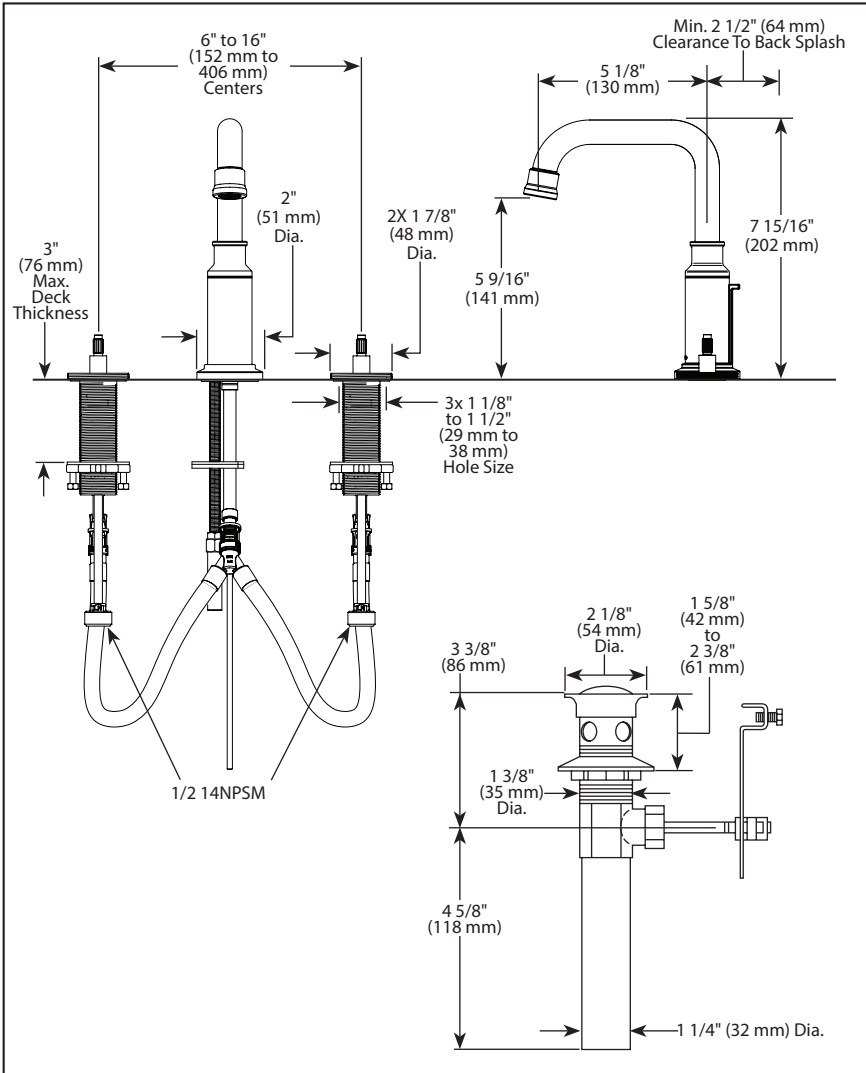

WARRANTY

- Parts and Finish - Lifetime limited warranty; or for commercial purchasers, 10 years for multi-family residential (apartments and condominiums) and 5 years for all other commercial uses, in each case from the date the product is received by the original purchaser or their authorized representative (installation contractor, etc.).
- Electronic Parts and Batteries (if applicable) - 5 years from the date the product is received by the original purchaser or their authorized representative (installation contractor, etc.); or for commercial purchasers, 1 year from the date the product is received by the original purchaser or their authorized representative (installation contractor, etc.). No warranty is provided on batteries.
- Please go to www.brizo.com for the complete details of our limited warranty.

COMPLIES WITH:

- ASME A112.18.1 / CSA B125.1
- ASME A112.18.2 / CSA B125.2
- EPA WaterSense®
- ♿ ICC/ANSI A117.1 - Valve control only