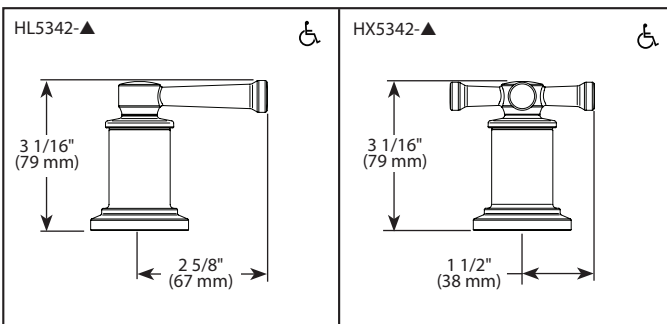

▲ Designate Proper Finish Suffix

Brizo Kitchen & Bath Company reserves the right (1) to make changes in specifications and materials, and (2) to change or discontinue models, both without notice or obligation. Dimensions are for reference only. See current full-line price book or www.brizo.com for finish options and product availability.

BSP-L-65342LF-LHP Rev. F

Brizo Kitchen & Bath Company

55 E. 111th Street, Carmel, Indiana 46280
350 South Edgeware Road, St. Thomas, ON N5P 4L1
© 2024 Brizo Kitchen & Bath Company